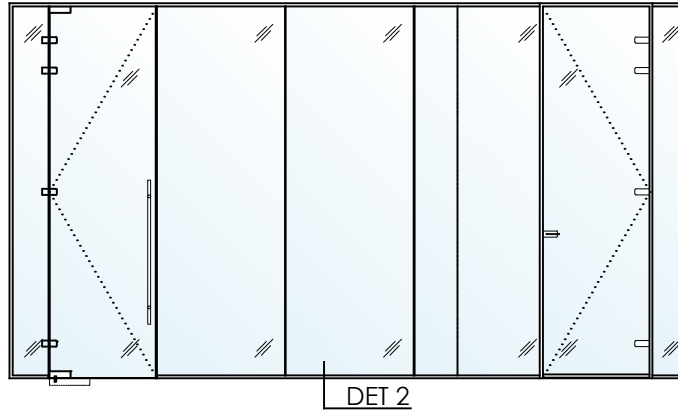

Solare™

Acoustic Single Glazed Partition System

Recessed Track Base