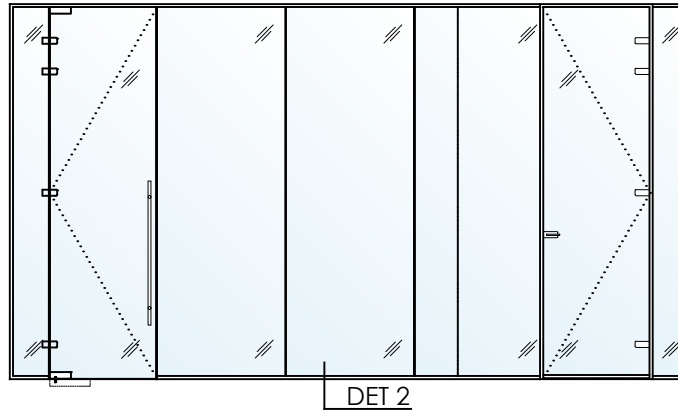

# Acoustic Single Glazed Partition System

Recessed Track Base

Solare™