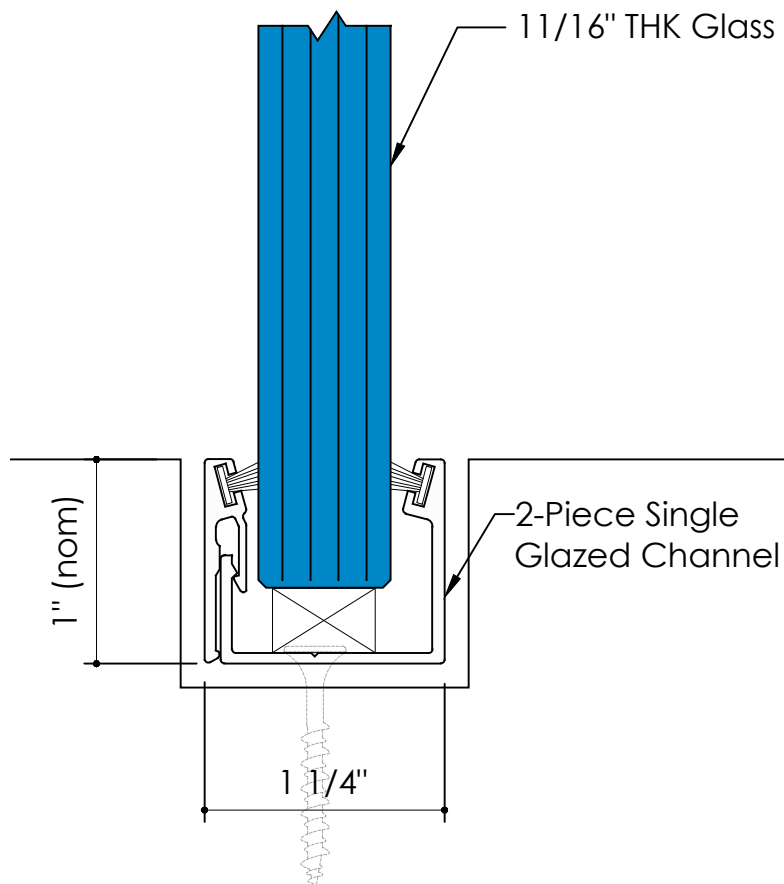

# Acoustic Single Glazed Partition System

Recessed Track Base

Solare™