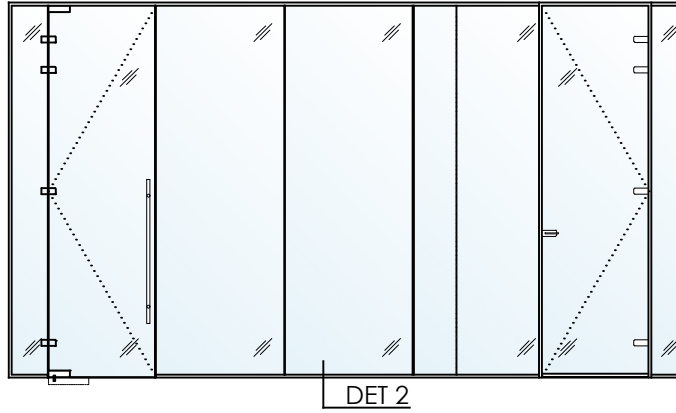

# Acoustic Single Glazed Partition System

Recessed Track Base

Solare™