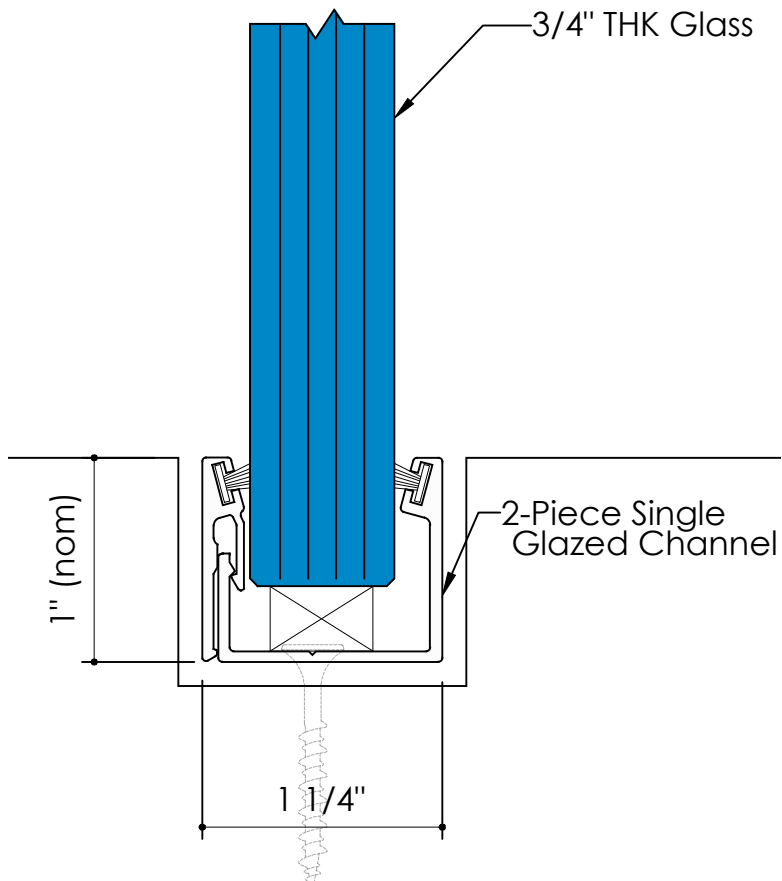

Solare™

Acoustic Single Glazed Partition System

Recessed Track Base