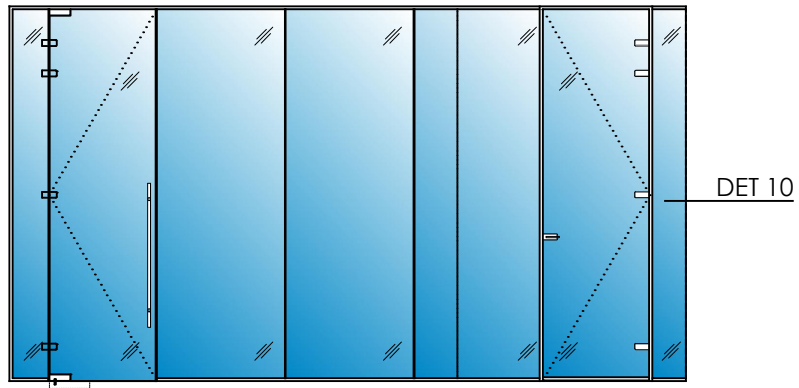

Solare™  
Acoustic Single Glazed Partition System  
'F' Section 90° Corner

Solare™

# Acoustic Single Glazed Partition System

'F' Section 90° Corner