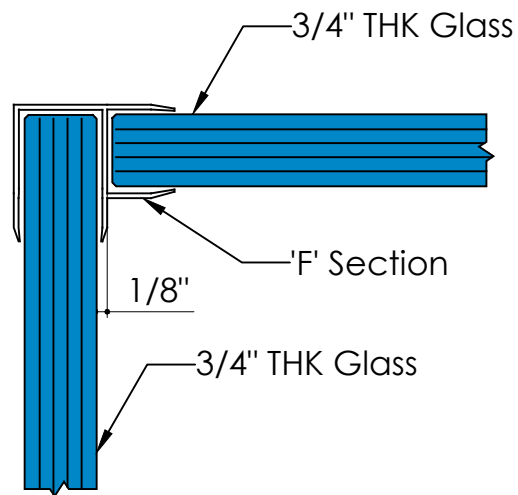

Solare™  
Acoustic Single Glazed Partition System  
'F' Section 90° Corner

Solare™

# Acoustic Single Glazed Partition System

'F' Section 90° Corner