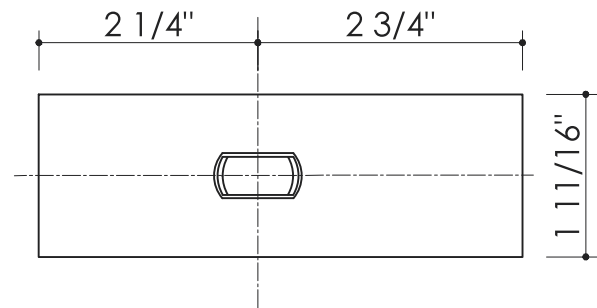

Solare™

Acoustic Single Glazed Partition System

Pivot Door Bottom Free Swing Pivot Option

Hardware Characteristics
 Maximum Door Width: 42"
 Maximum Door Height: 102"
 Maximum Door Weight: 194 lbs

Finishes Available: Aluminum silver anodized (101), Aluminum similar satin stainless steel (107), Brass polished chrome (501), Brass polished (503)