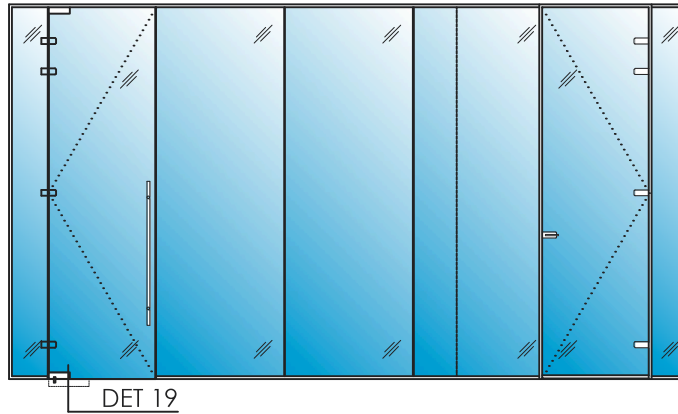

Solare™

Acoustic Single Glazed Partition System

Pivot Door Bottom Free Swing Pivot Option

Hardware Characteristics
 Maximum Door Width: 42"
 Maximum Door Height: 102"
 Maximum Door Weight: 194 lbs

Finishes Available: Aluminum silver anodized (101), Aluminum similar satin stainless steel (107), Brass polished chrome (501), Brass polished (503)