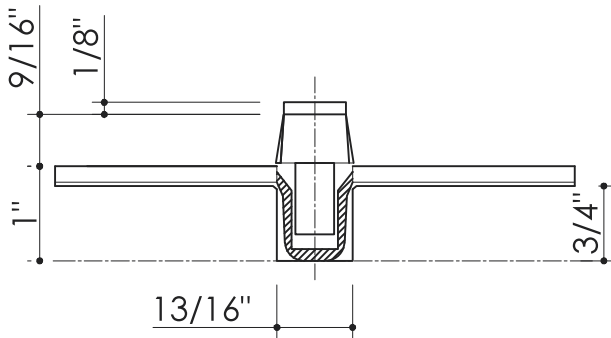

Solare™

Acoustic Single Glazed Partition System

Pivot Door Bottom Free Swing Pivot Option

Hardware Characteristics
 Maximum Door Width: 42"
 Maximum Door Height: 102"
 Maximum Door Weight: 194 lbs

Finishes Available: Aluminum silver anodized (101), Aluminum similar satin stainless steel (107), Brass polished chrome (501), Brass polished (503)