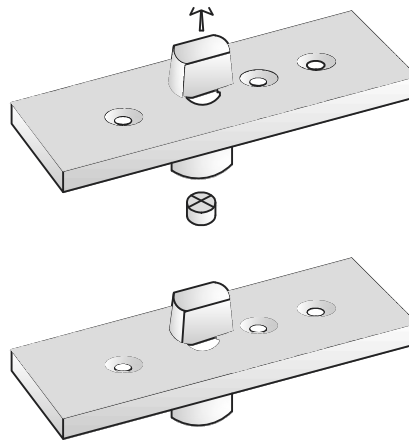

Solare™

Acoustic Single Glazed Partition System

Pivot Door Bottom Free Swing Pivot Option

Hardware Characteristics
 Maximum Door Width: 42"
 Maximum Door Height: 102"
 Maximum Door Weight: 194 lbs

Finishes Available: Aluminum silver anodized (101), Aluminum similar satin stainless steel (107), Brass polished chrome (501), Brass polished (503)