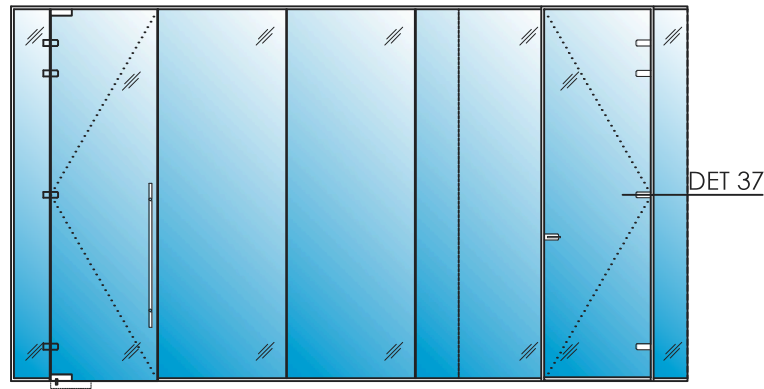

Solare™ Acoustic Single Glazed Partition System Free Swing Hinge

Solare™ Acoustic Single Glazed Partition System Characteristics

Maximum Glazing Panel Width: 60" max. (custom widths available upon request)

Maximum Glazing Panel Height: Full height up to 12 feet

Glazing Available: 3/8" Clear tempered, 7/16" Clear laminated, 1/2" Clear tempered, 9/16" Clear laminated, Lunar™ Smart Glass privacy glazing, 3/4" glazing is available

Available Glazing Types: Clear Tempered, Low Iron, Laminated, Lunar Smart Glass™

Door Width: 38" max. (custom larger widths available upon request)

STC Rating: 35

Material: Stainless Steel; ASTM A276, Type 304.