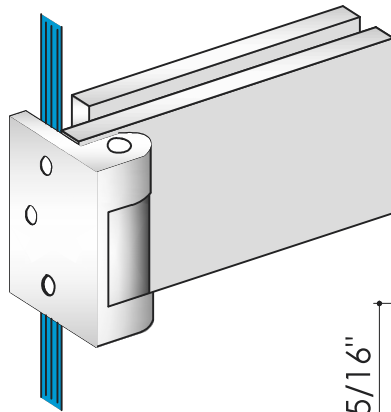

Solare™ Acoustic Single Glazed Partition System Free Swing Hinge

Solare™ Acoustic Single Glazed Partition System Characteristics

Maximum Glazing Panel Width: 60" max. (custom widths available upon request)

Maximum Glazing Panel Height: Full height up to 12 feet

Glazing Available: 3/8" Clear tempered, 7/16" Clear laminated, 1/2" Clear tempered, 9/16" Clear laminated, Lunar™ Smart Glass privacy glazing, 3/4" glazing is available

Available Glazing Types: Clear Tempered, Low Iron, Laminated, Lunar Smart Glass™

Door Width: 38" max. (custom larger widths available upon request)

STC Rating: 35

Material: Stainless Steel; ASTM A276, Type 304.