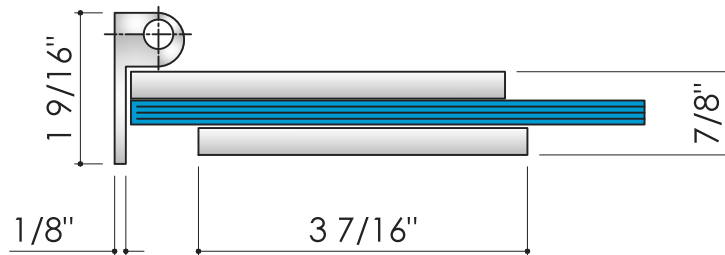

Solare™ Acoustic Single Glazed Partition System Free Swing Hinge

Solare™ Acoustic Single Glazed Partition System Characteristics

Maximum Glazing Panel Width: 60" max. (custom widths available upon request)

Maximum Glazing Panel Height: Full height up to 12 feet

Glazing Available: 3/8" Clear tempered, 7/16" Clear laminated, 1/2" Clear tempered, 9/16" Clear laminated, Lunar™ Smart Glass privacy glazing, 3/4" glazing is available

Available Glazing Types: Clear Tempered, Low Iron, Laminated, Lunar Smart Glass™

Door Width: 38" max. (custom larger widths available upon request)

STC Rating: 35

Material: Stainless Steel; ASTM A276, Type 304.

Hinge Standard: 2 Hinges to 90" high, 3 Hinges to 108" high, 4 Hinges to 180" high