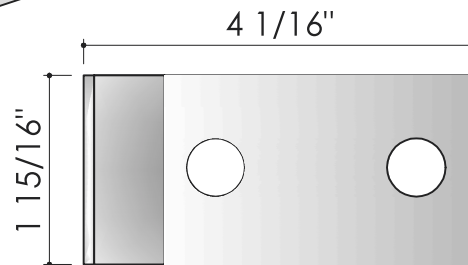

Solare™ Acoustic Single Glazed Partition System Free Swing Hinge

Solare™ Acoustic Single Glazed Partition System Characteristics

Maximum Glazing Panel Width: 60" max. (custom widths available upon request)

Maximum Glazing Panel Height: Full height up to 12 feet

Glazing Available: 3/8" Clear tempered, 7/16" Clear laminated, 1/2" Clear tempered, 9/16" Clear laminated, Lunar™ Smart Glass privacy glazing, 3/4" glazing is available

Available Glazing Types: Clear Tempered, Low Iron, Laminated, Lunar Smart Glass™

Door Width: 38" max. (custom larger widths available upon request)

STC Rating: 35

Material: Stainless Steel; ASTM A276, Type 304.