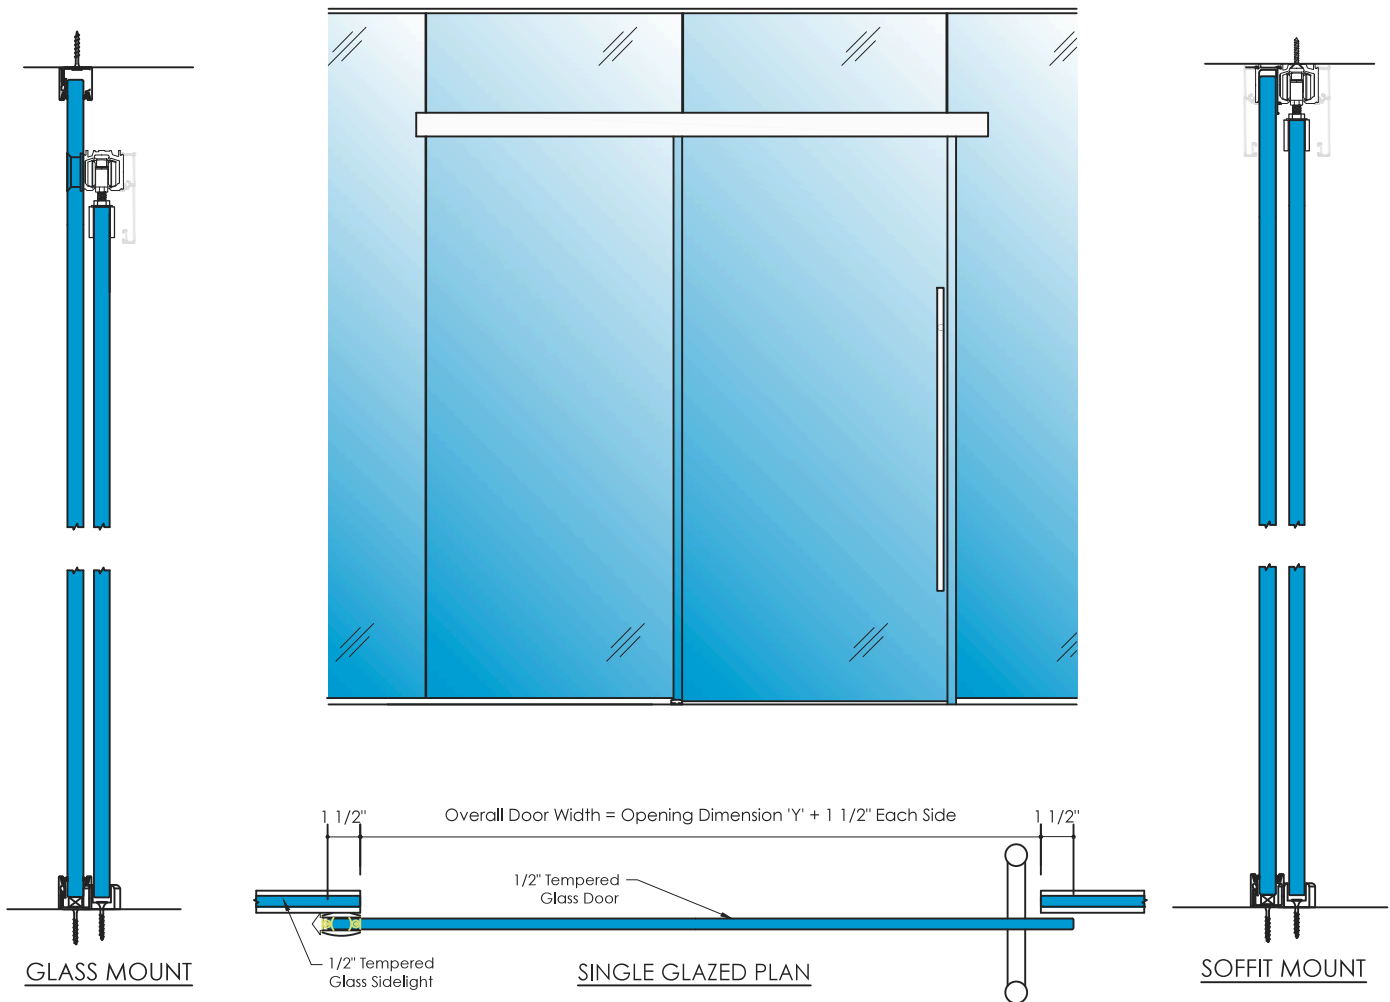

Cloud Assisted Sliding Door

The Cloud premium sliding glass doors are the newest innovation in modern entryway design.

- Patented Comfort Stop, Auto Close and Exact Trigger Technologies
- Minimal maintenance
- Ceiling, glass and soffit face mount
- Fixed panel integration within one track
- Polycarbonate internal parts
- Custom assemblies available upon request

Available Glazing: 3/8" Clear Tempered, 3/8" Laminated Glass, 1/2" Clear Tempered, 9/16" Laminated Glass

Standard Frame Finishes Available: Polyester powder coated finish (RAL color choices), Brushed Finish, Stainless Steel Finish, Custom Finishes available