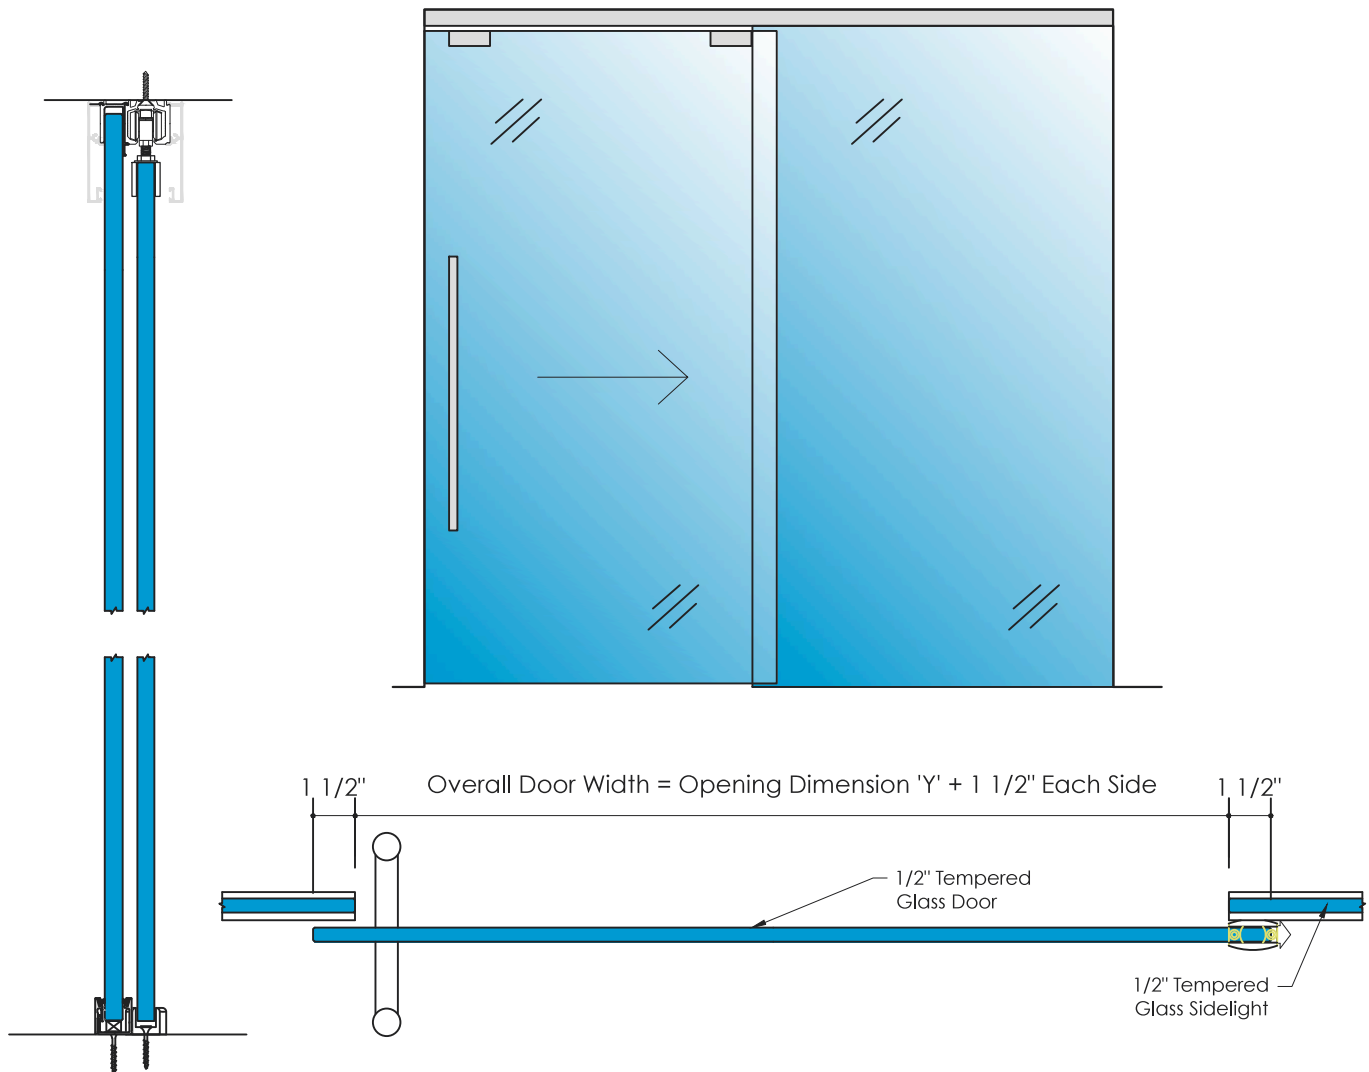

Cloud Sliding Door

Cloud Sliding Glass doors are the newest innovation in modern entryway design.

- Patented Comfort Stop, Auto Close and Exact Trigger Technologies
- Minimal maintenance
- Wall and soffit face mount
- Fixed panel integration within one track
- Polycarbonate internal parts
- Custom assemblies available upon request

Available Glazing: 3/8" Clear Tempered, 3/8" Laminated Glass, 1/2" Clear Tempered, 9/16" Laminated Glass

Standard Frame Finishes Available: Polyester powder coated finish (RAL color choices), Brushed Finish, Stainless Steel Finish, Custom Finishes available