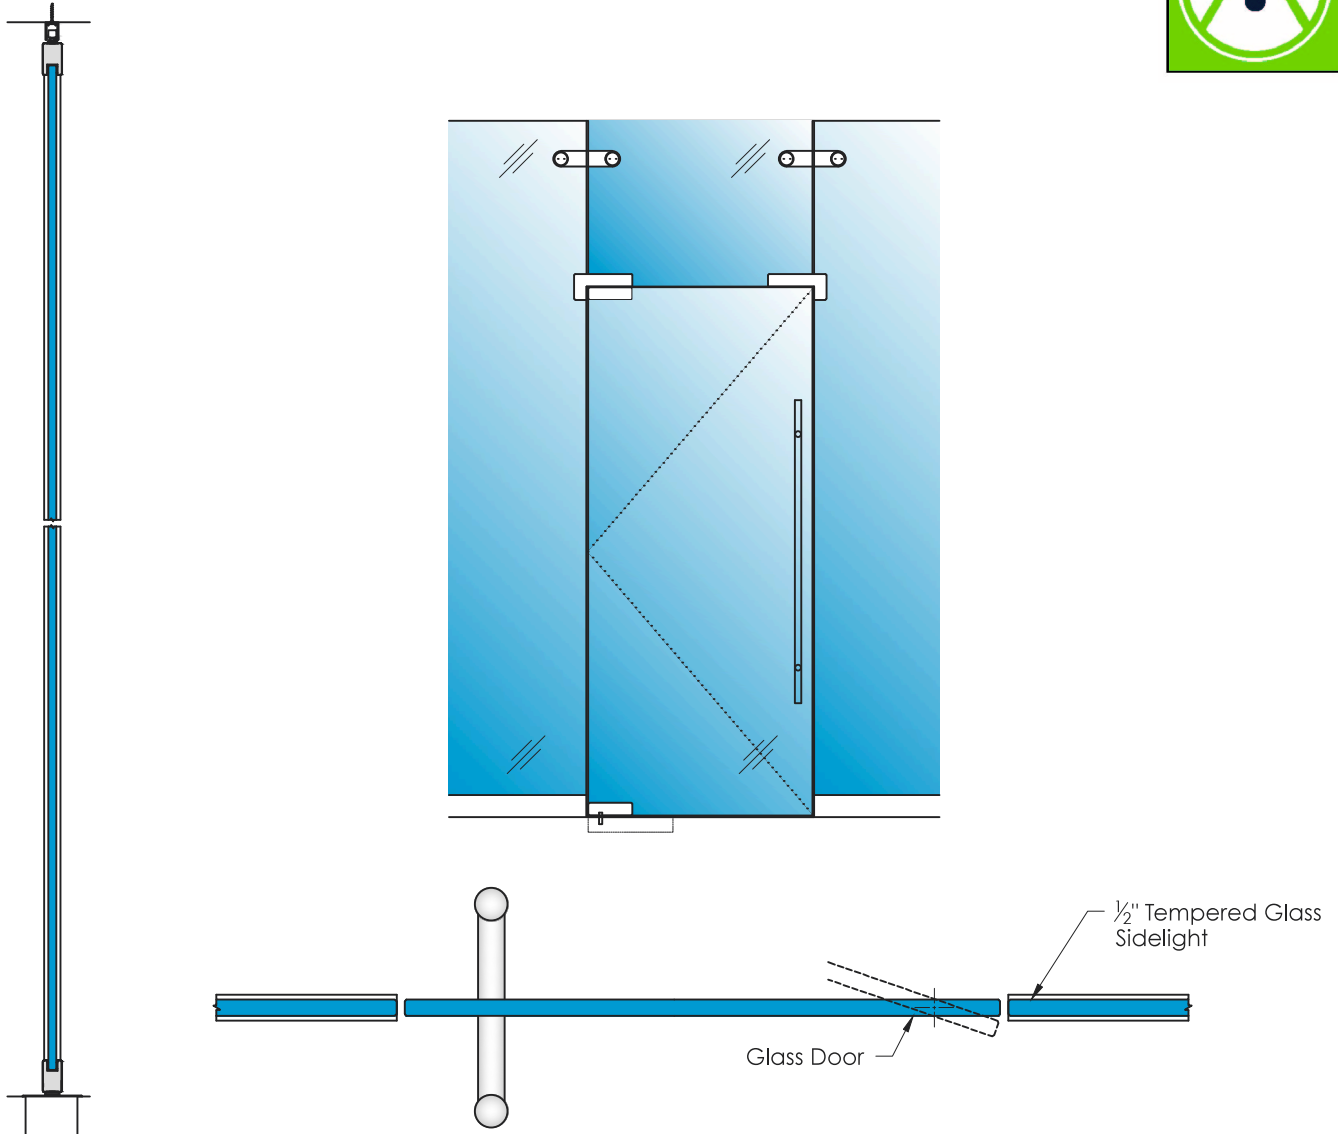

Pivot Frameless Glass Swing Door

Pivot Frameless Glass Swing Doors are completely customizable. The two-way pivoting doors can fit with almost every system we offer and are available with numerous handle options with both locking and standard.

- No Height Limit
- Free Swing options, self-closing options
- ADA compliant

Available Glazing: 3/8" Clear Tempered, 1/2" Clear Tempered, 9/16" Clear Laminated, Lunar™ Smart Glass, up to 3/4" Glazing is available