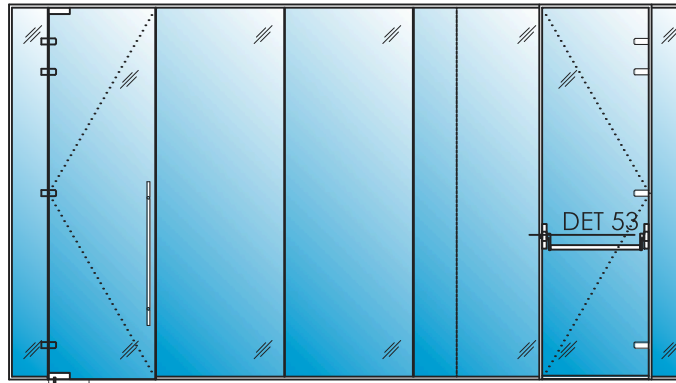

# Panic Hardware for a Single Door

## Hardware Characteristics

Maximum Glazing Panel Height: Full height up to 12 feet

Glazing Available: 3/8" Clear tempered, 7/16" Clear laminated, 1/2" Clear tempered, 9/16" Clear laminated, Lunar Smart Glass, 3/4" glazing is available

STC Rating: 35

Door Width: 38" max. (custom larger widths available upon request)

Standard Finishes Available: 611, 615, 810 and 812

200 Pemberwick Road  
Greenwich, CT 06831

T: (877) 282-6843  
F: (914) 934-5992  
W: [www.avantisystemsusa.com](http://www.avantisystemsusa.com)  
E: [sales@avantisystemsusa.com](mailto:sales@avantisystemsusa.com)