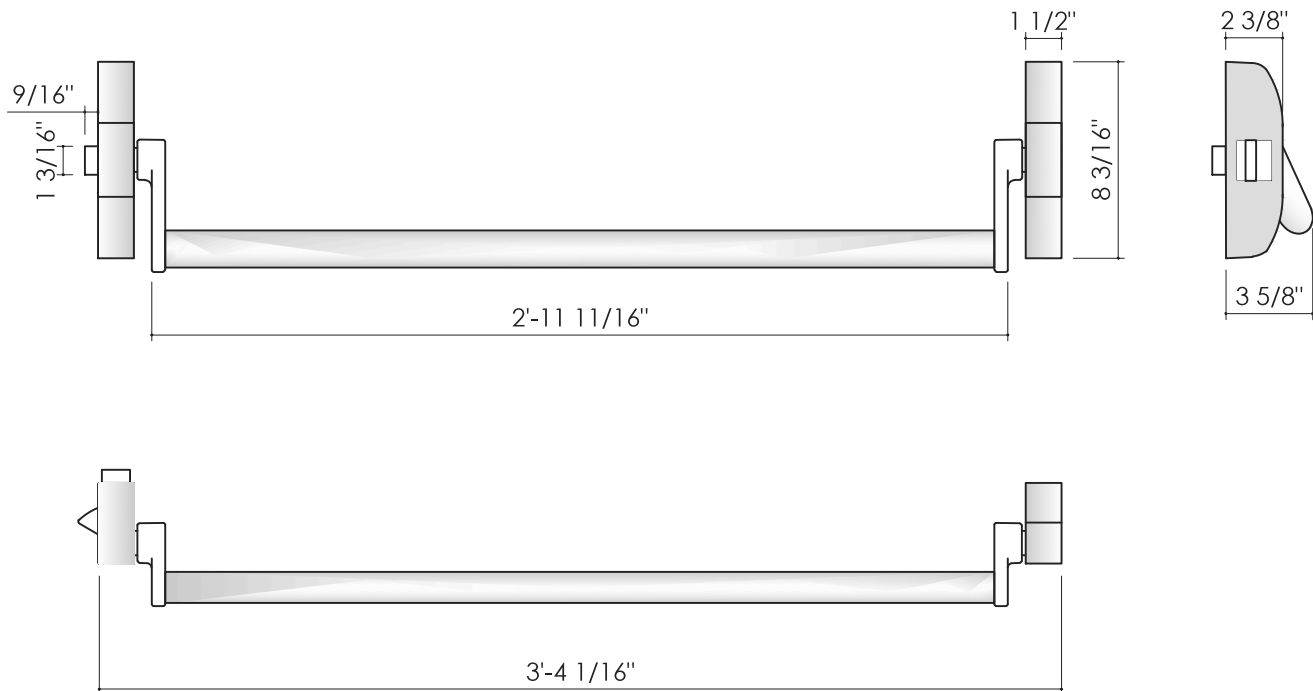

# Panic Hardware for a Single Door

## Hardware Characteristics

Maximum Glazing Panel Height: Full height up to 12 feet

Glazing Available: 3/8" Clear tempered, 7/16" Clear laminated, 1/2" Clear tempered, 9/16" Clear laminated, Lunar Smart Glass, 3/4" glazing is available

STC Rating: 35

Door Width: 38" max. (custom larger widths available upon request)

Standard Finishes Available: 611, 615, 810 and 812

200 Pemberwick Road  
Greenwich, CT 06831

T: (877) 282-6843  
F: (914) 934-5992  
W: [www.avantisystemsusa.com](http://www.avantisystemsusa.com)  
E: [sales@avantisystemsusa.com](mailto:sales@avantisystemsusa.com)