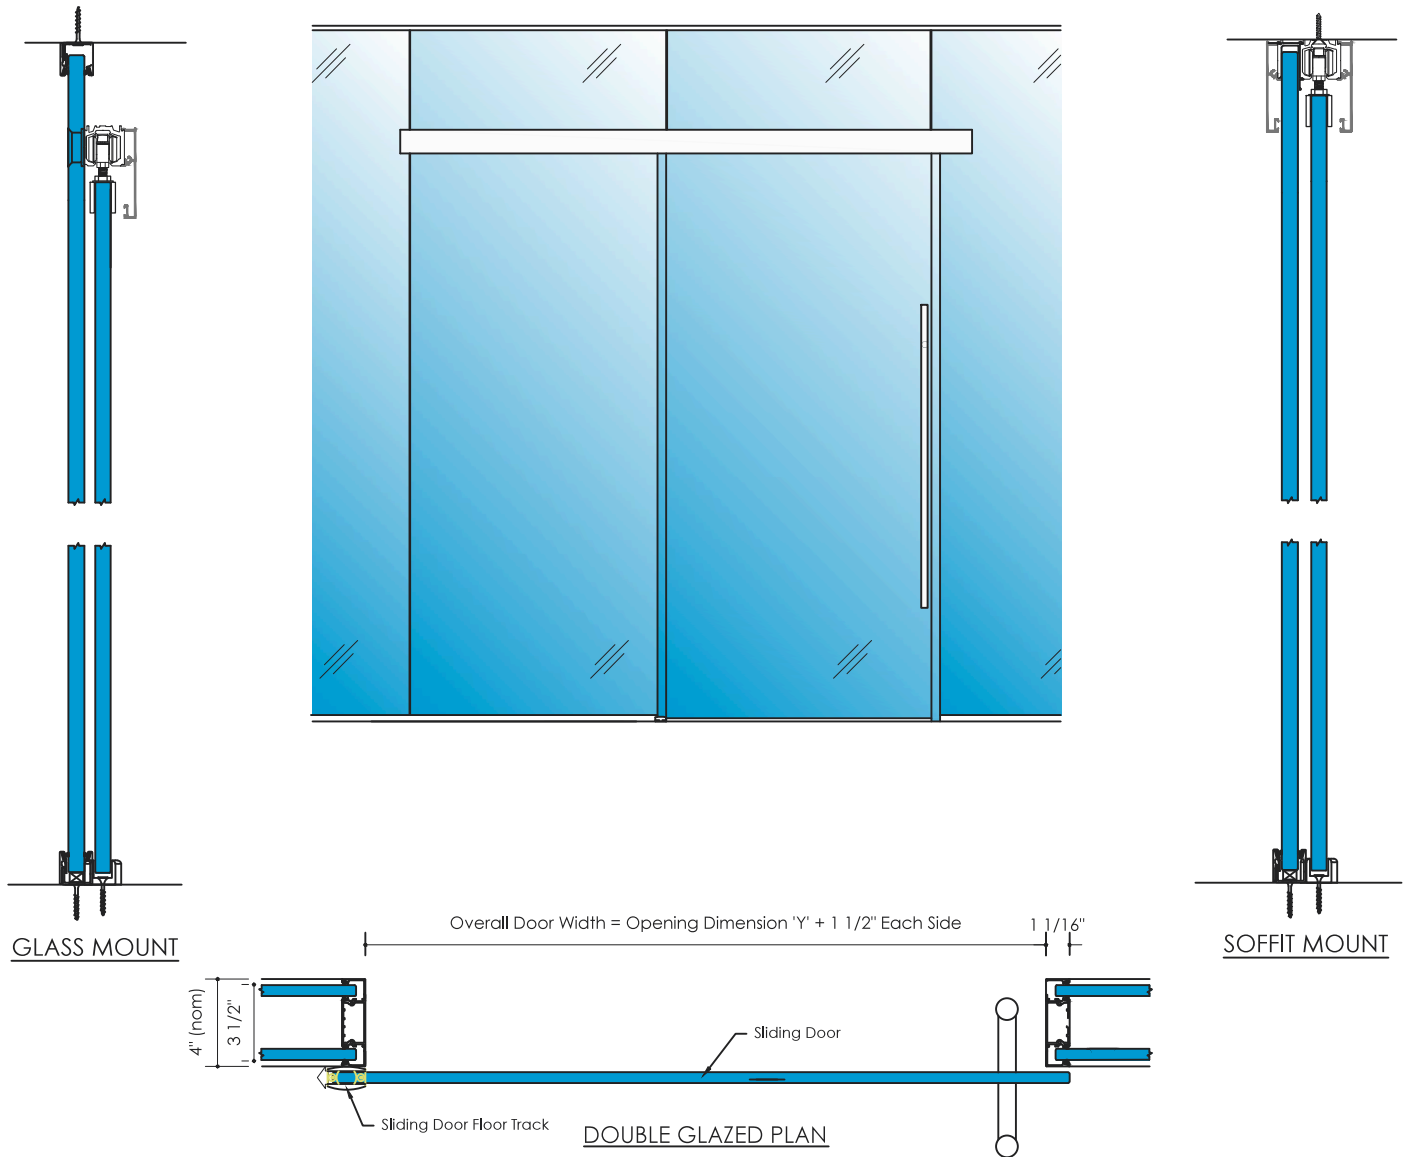

Cloud Assisted Sliding Door

The Cloud premium sliding glass doors are the newest innovation in modern entryway design.

- Patented Comfort Stop, Auto Close and Exact Trigger Technologies
- Minimal maintenance
- Ceiling, glass and soffit face mount
- Fixed panel integration within one track
- Polycarbonate internal parts
- Custom assemblies available upon request

Available Glazing: 3/8" Clear Tempered, 3/8" Laminated Glass, 1/2" Clear Tempered, 9/16" Laminated Glass, Lunar™ Smart Glass

Standard Frame Finishes Available: Polyester powder coated finish (RAL color choices), Brushed Finish, Stainless Steel Finish, Custom Finishes available