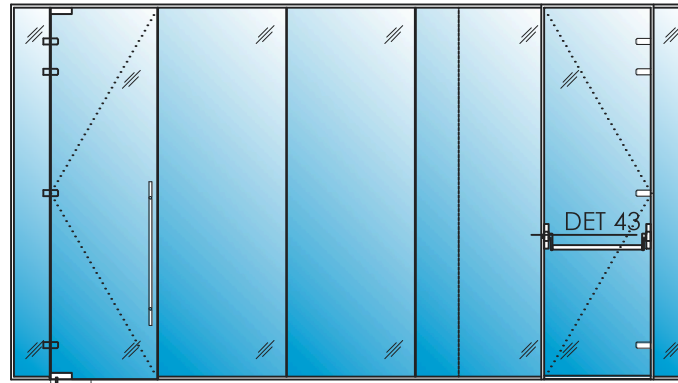

Panic Hardware for a Single Door

Hardware Characteristics

Maximum Glazing Panel Height: Full height up to 12 feet

Glazing Available: 3/8" Clear tempered, 7/16" Clear laminated, 1/2" Clear tempered, 9/16" Clear laminated, Lunar™ Smart Glass, 3/4" glazing is available

STC Rating: 35

Door Width: 38" max. (custom larger widths available upon request)

Standard Finishes Available: 611, 615, 810 and 812

200 Pemberwick Road
Greenwich, CT 06831

T: (877) 282-6843
F: (914) 934-5992
W: www.avantisystemsusa.com
E: sales@avantisystemsusa.com