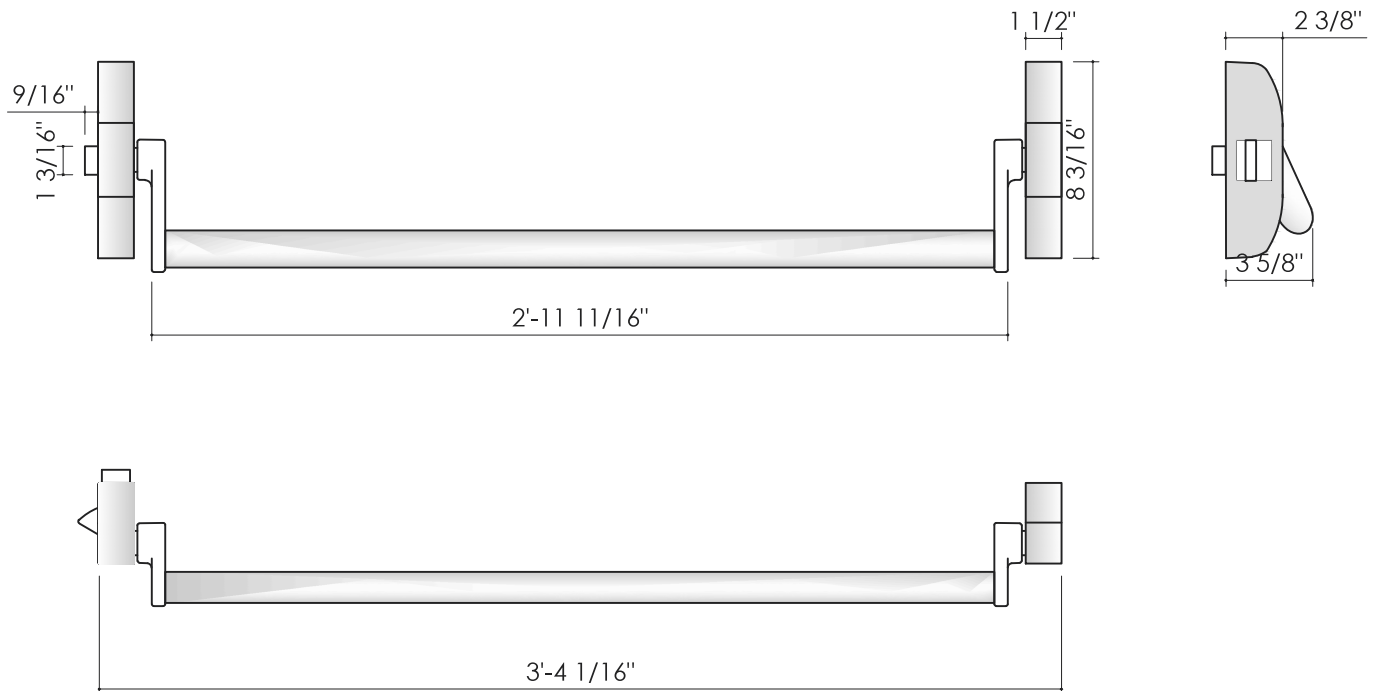

Panic Hardware for a Single Door

Hardware Characteristics

Maximum Glazing Panel Height: Full height up to 12 feet

Glazing Available: 3/8" Clear tempered, 7/16" Clear laminated, 1/2" Clear tempered, 9/16" Clear laminated, Lunar™ Smart Glass, 3/4" glazing is available

STC Rating: 35

Door Width: 38" max. (custom larger widths available upon request)

Standard Finishes Available: 611, 615, 810 and 812

200 Pemberwick Road
Greenwich, CT 06831

T: (877) 282-6843
F: (914) 934-5992
W: www.avantisystemsusa.com
E: sales@avantisystemsusa.com