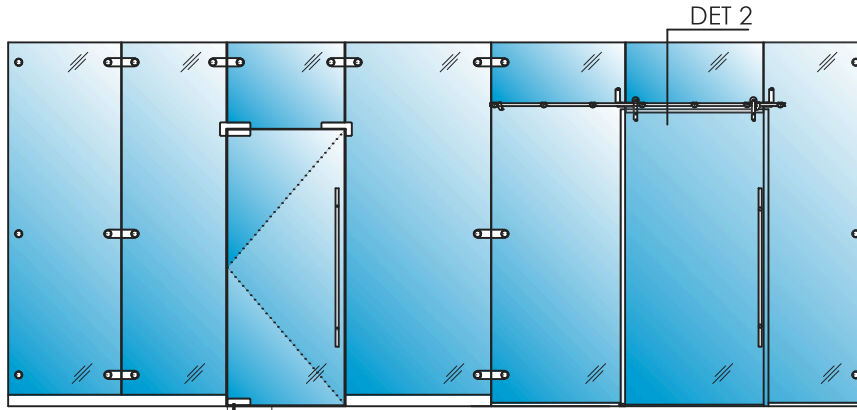

# Elite™ Free Standing Partition System

## Sliding Door Track - Wood

### Elite™ Free Standing Partition System Characteristics

Maximum Glazing Panel Width: 60" max.  
(custom widths available upon request)

Maximum Glazing Panel Height: Full height  
up to 12 feet

Glazing Available: 3/8" Clear tempered,  
7/16" Clear laminated, 1/2" Clear tempered,  
9/16" Clear laminated, Laminated LCD  
privacy glazing, 3/4" glazing is available