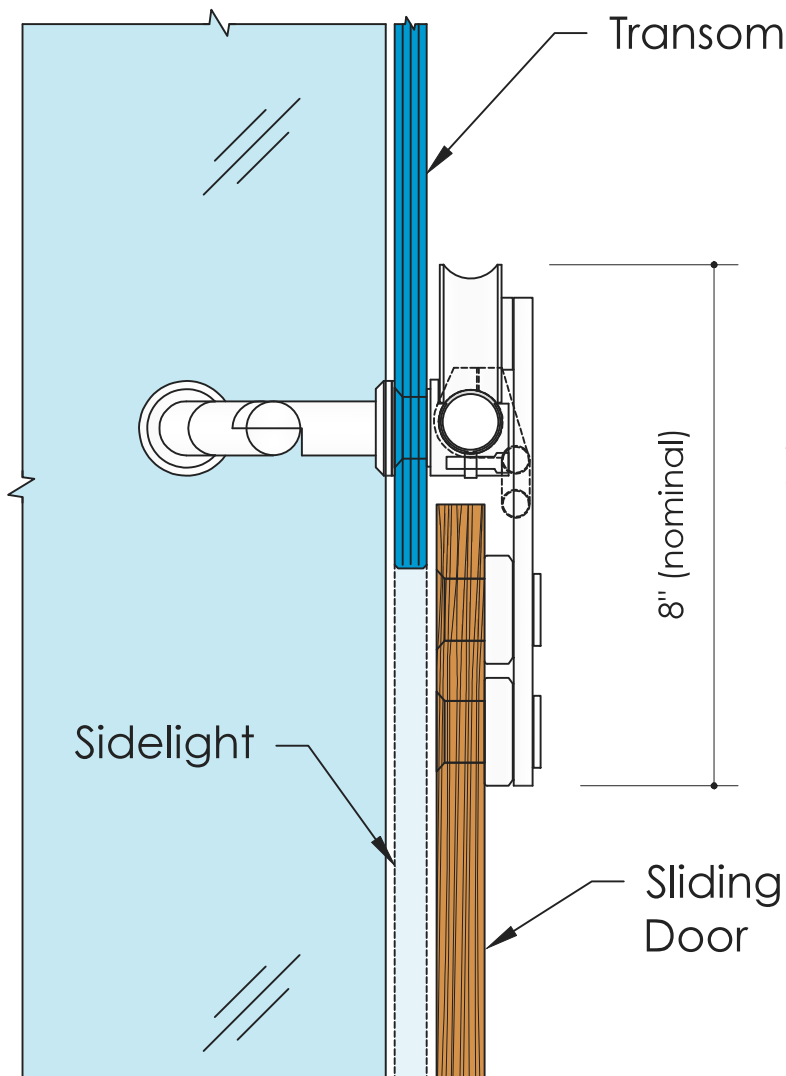

## Sliding Door Track - Wood

### Elite™ Free Standing Partition System Characteristics

Maximum Glazing Panel Width: 60" max.  
(custom widths available upon request)

Maximum Glazing Panel Height: Full height  
up to 12 feet

Glazing Available: 3/8" Clear tempered,  
7/16" Clear laminated, 1/2" Clear tempered,  
9/16" Clear laminated, Laminated LCD  
privacy glazing, 3/4" glazing is available