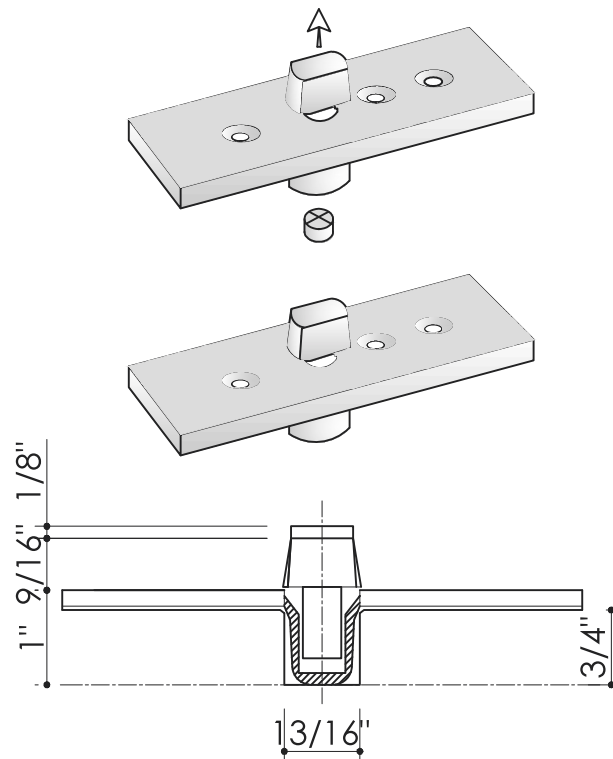

## Pivot Door Bottom Free Swing Pivot Option

Hardware Characteristics  
Maximum Door Width: 42"  
Maximum Door Height: 102"  
Maximum Door Weight: 194 lbs

Finishes Available: Aluminum silver anodized (101), Aluminum similar satin stainless steel (107), Brass polished chrome (501), Brass polished (503)