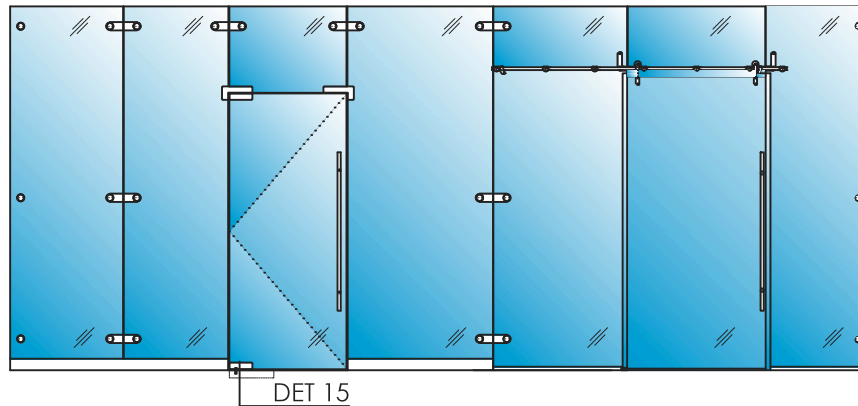

# Elite™ Free Standing Partition System

## Pivot Door Bottom Free Swing Pivot Option

Hardware Characteristics  
Maximum Door Width: 42"  
Maximum Door Height: 102"  
Maximum Door Weight: 194 lbs

Finishes Available: Aluminum silver anodized (101), Aluminum similar satin stainless steel (107), Brass polished chrome (501), Brass polished (503)