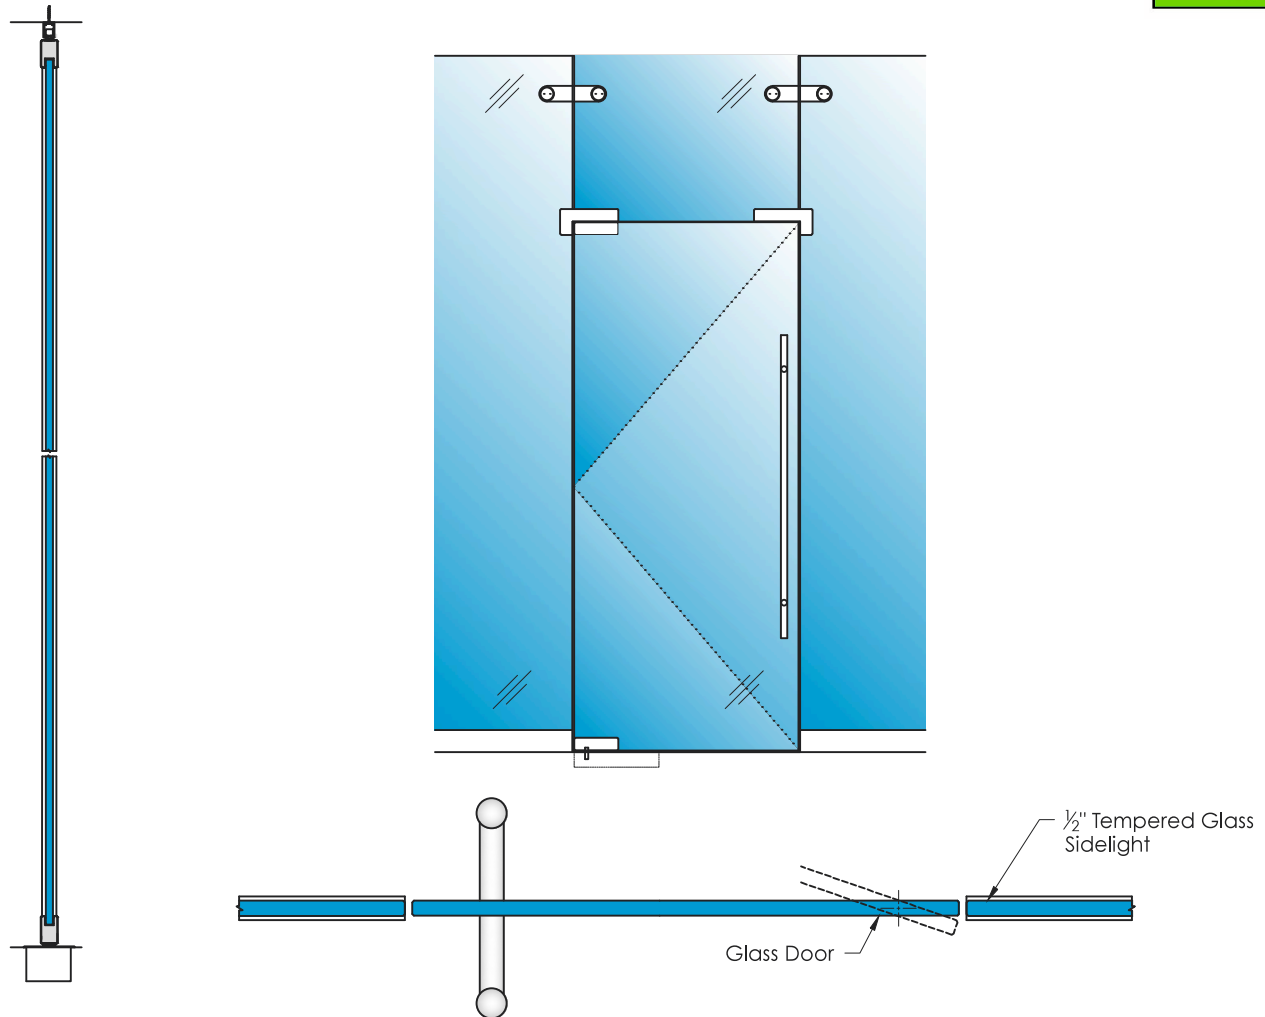

# Pivot Frameless Glass Swing Door

Pivot Frameless Glass Swing Doors are completely customizable. The two-way pivoting doors can fit with almost every system we offer and are available with numerous handle options with both locking and standard.

- No Height Limit
- Free Swing options, self-closing options
- Lunar LCD Smart Glass is available
- ADA compliant

Available Glazing: 3/8" Clear Tempered, 1/2" Clear Tempered, 9/16" Clear Laminated, up to 3/4" Glazing is available