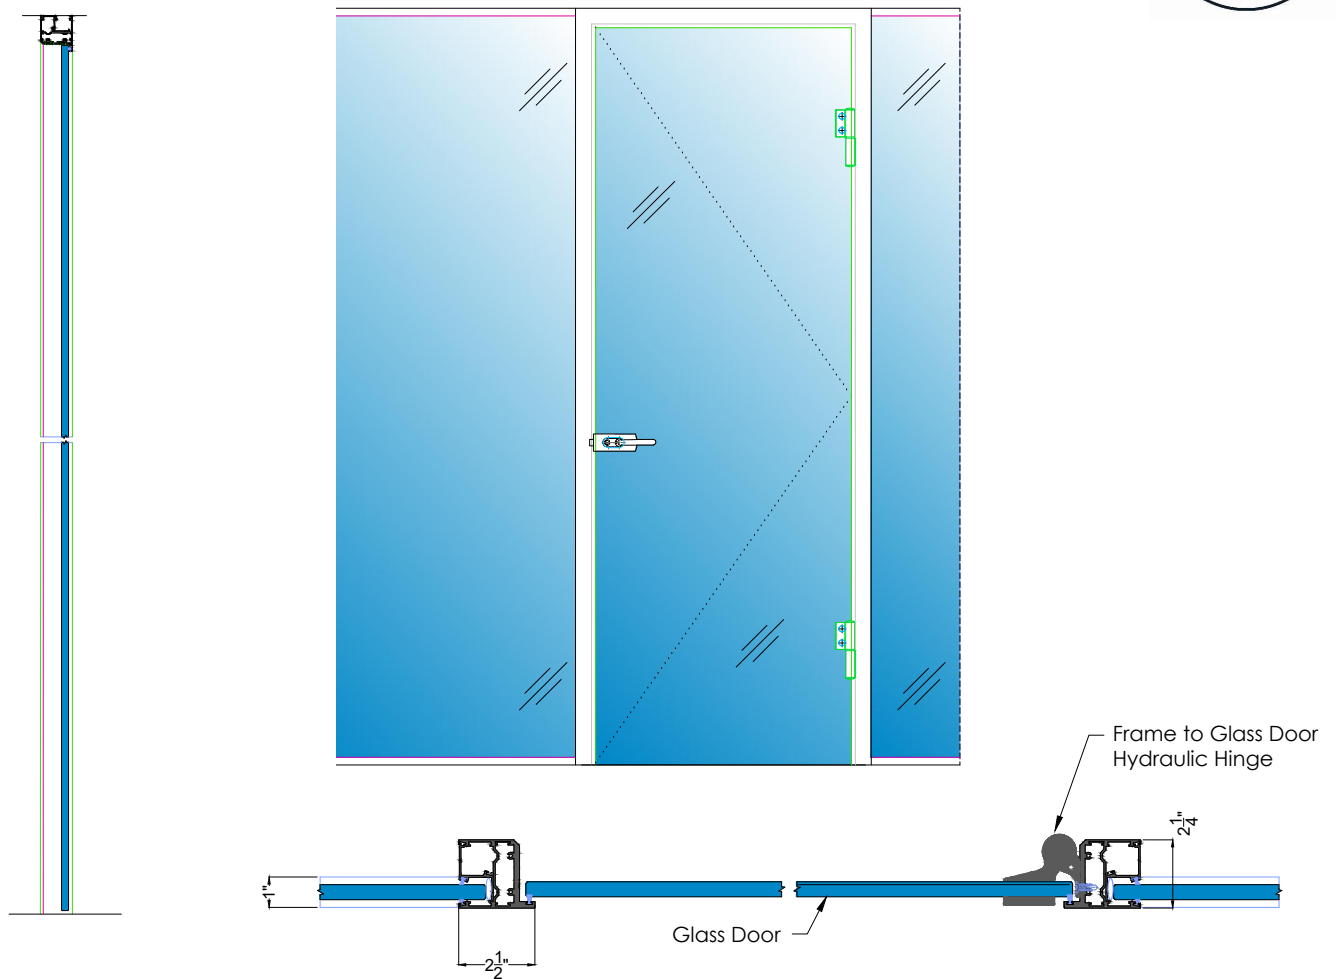

Hinged Glass Swing Door

Hinged Glass Swing Doors fit seamlessly into any of the partition systems we offer and are available with numerous handle options with both locking and standard.

- Full Height option (Over 9ft please contact)
- Free Swing options, self-closing options
- Lunar Smart Glass is available
- ADA compliant

Available Glazing: 1/2" Clear Tempered, 9/16" Clear Laminated, Lunar Smart Glass, up to 3/4" Glazing is available (please contact)

Standard Frame Finishes Available: Polyester powder coated finish (RAL color choices), Brushed Finish, Stainless Steel Finish, Custom Finishes available

Available Hardware:

- Free swing & self closing options
- Locking Lever Handle (LFIC Available)
- Standard Lever Handle
- Hydraulic Closer
- Recessed Floor Closer