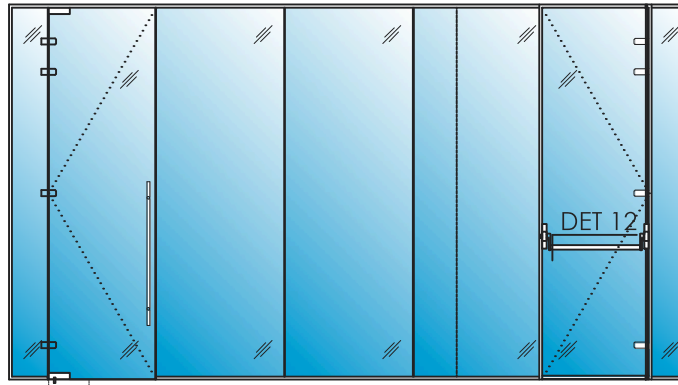

# Panic Hardware for a Single Door Surface Mounted Vertical Rods

## Hardware Characteristics

Access to Exterior Options: Opening by key from the outside,  
Lever handle with plate and cylinder, No access from  
exterior.

Glazing Available: 3/8" Clear tempered, 7/16" Clear laminated,  
1/2" Clear tempered, 9/16" Clear laminated, Lunar Smart Glass,  
3/4" glazing is available

Door Width: 38" max. (custom larger widths available upon request)  
Standard Finishes Available: Satin