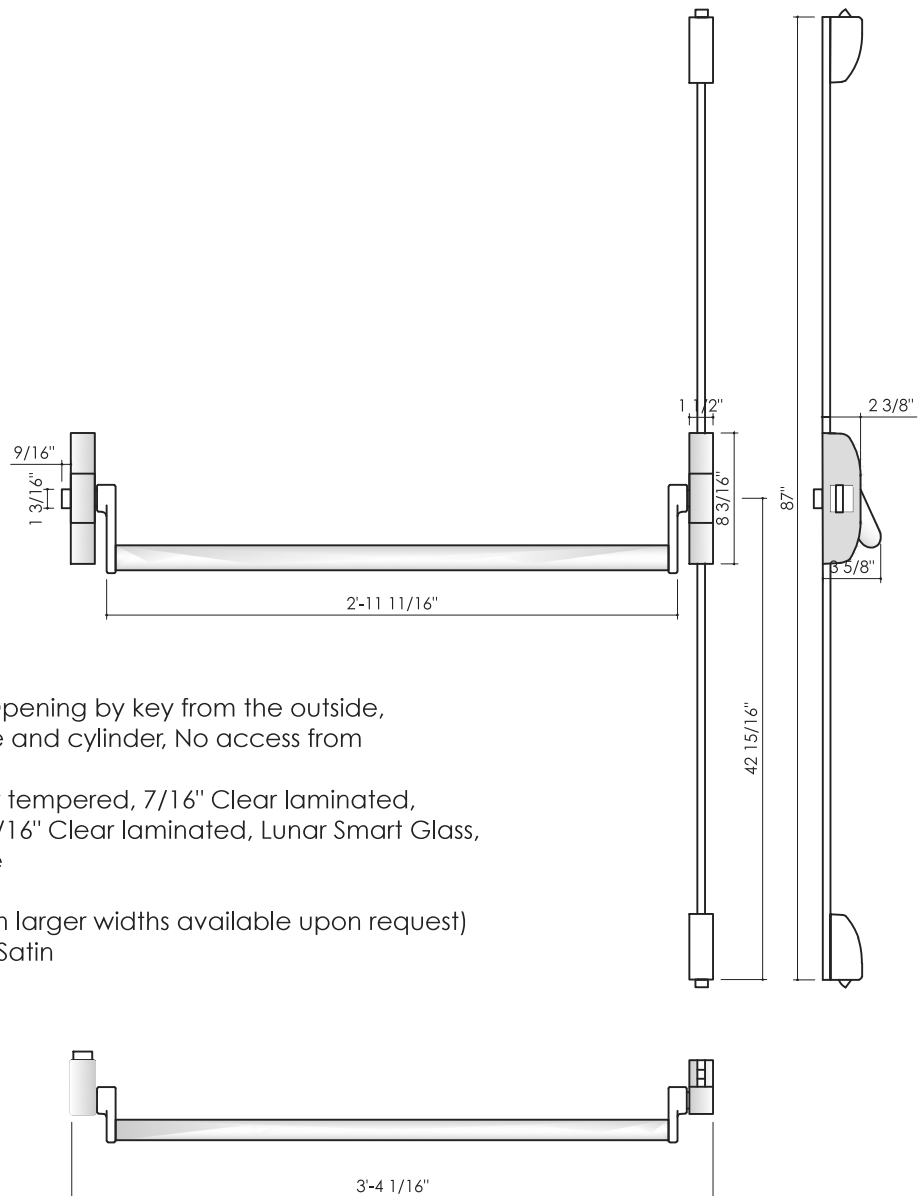

# Panic Hardware for a Single Door Surface Mounted Vertical Rods

## Hardware Characteristics

Access to Exterior Options: Opening by key from the outside,  
Lever handle with plate and cylinder, No access from  
exterior.

Glazing Available: 3/8" Clear tempered, 7/16" Clear laminated,  
1/2" Clear tempered, 9/16" Clear laminated, Lunar Smart Glass,  
3/4" glazing is available

Door Width: 38" max. (custom larger widths available upon request)  
Standard Finishes Available: Satin