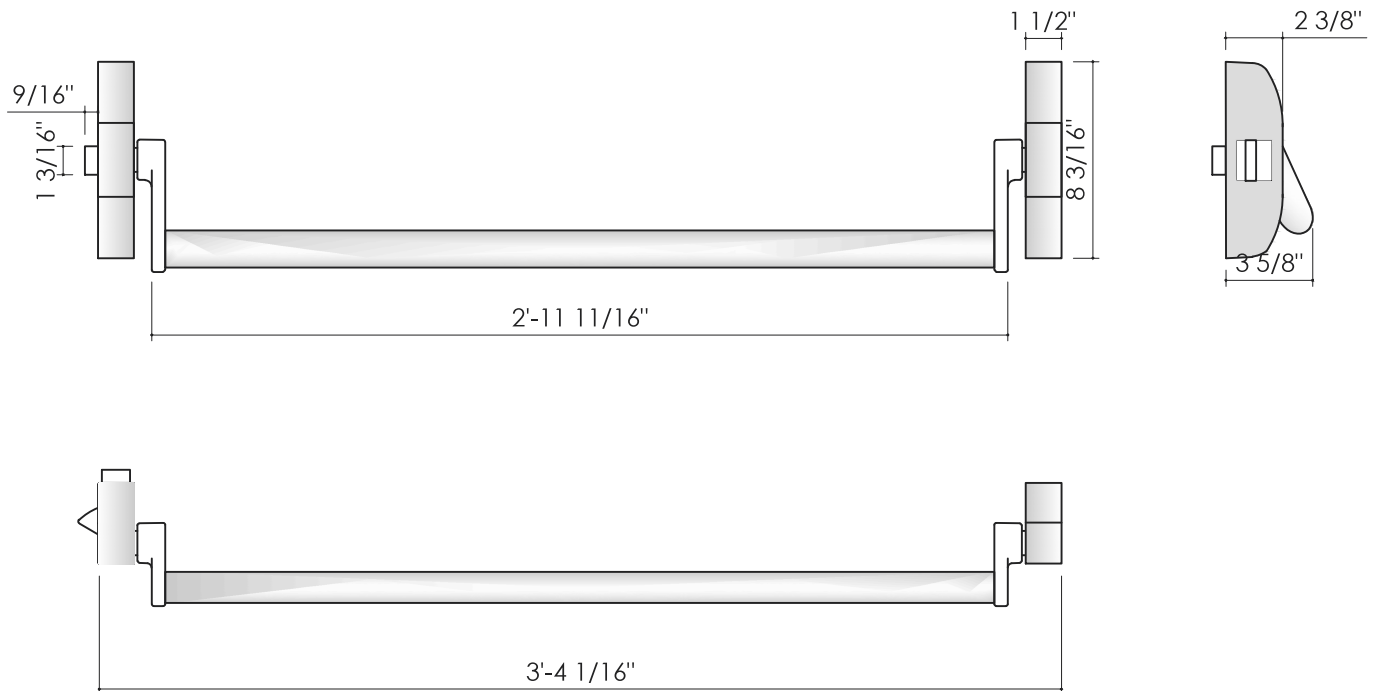

# Panic Hardware for a Single Door

## Hardware Characteristics

Maximum Glazing Panel Height: Full height up to 12 feet

Glazing Available: 3/8" Clear tempered, 7/16" Clear laminated, 1/2" Clear tempered, 9/16" Clear laminated, Lunar Smart Glass, 3/4" glazing is available

STC Rating: 35

Door Width: 38" max. (custom larger widths available upon request)

Standard Finishes Available: 611, 615, 810 and 812

200 Pemberwick Road  
Greenwich, CT 06831

T: (877) 282-6843  
F: (914) 934-5992  
W: [www.avantisystemsusa.com](http://www.avantisystemsusa.com)  
E: [sales@avantisystemsusa.com](mailto:sales@avantisystemsusa.com)