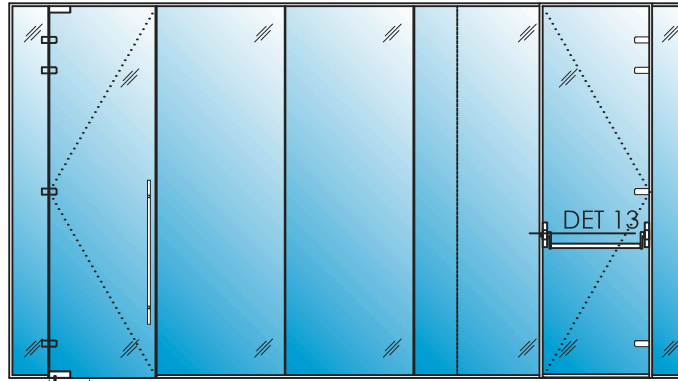

# Panic Hardware for a Single Door

## Hardware Characteristics

Maximum Glazing Panel Height: Full height up to 12 feet

Glazing Available: 3/8" Clear tempered, 7/16" Clear laminated, 1/2" Clear tempered, 9/16" Clear laminated, Lunar Smart Glass, 3/4" glazing is available

STC Rating: 35

Door Width: 38" max. (custom larger widths available upon request)

Standard Finishes Available: 611, 615, 810 and 812

200 Pemberwick Road  
Greenwich, CT 06831

T: (877) 282-6843  
F: (914) 934-5992  
W: [www.avantisystemsusa.com](http://www.avantisystemsusa.com)  
E: [sales@avantisystemsusa.com](mailto:sales@avantisystemsusa.com)