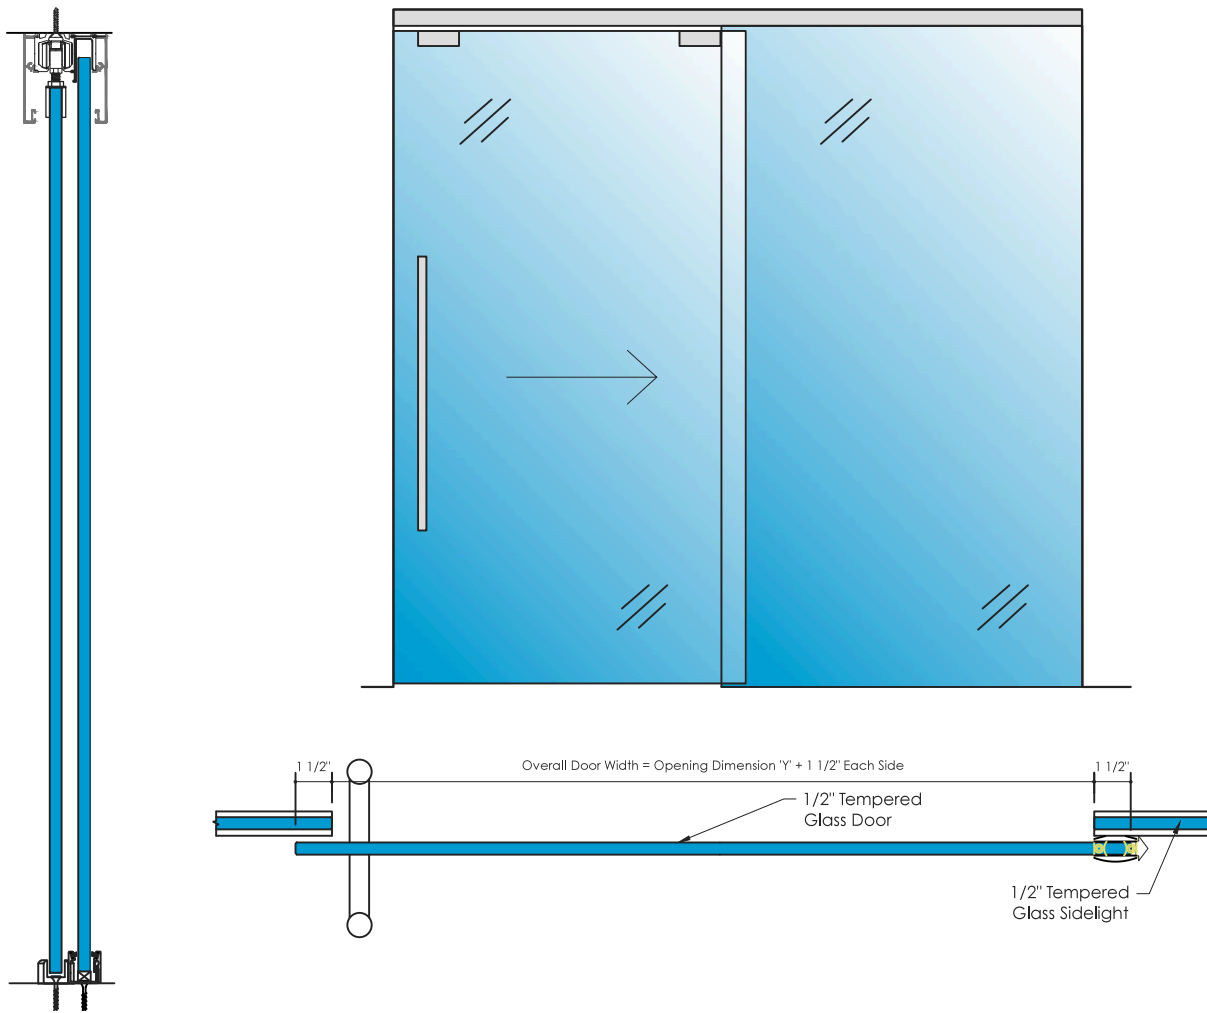

Cloud Sliding Door

Cloud Sliding Glass doors are the newest innovation in modern entryway design.

- Patented Comfort Stop, Auto Close and Exact Trigger Technologies
- Minimal maintenance
- Wall and soffit face mount
- Fixed panel integration within one track
- Polycarbonate internal parts
- Custom assemblies available upon request

Available Glazing: 3/8" Clear Tempered, 3/8" Laminated Glass, 1/2" Clear Tempered, 9/16" Laminated Glass, Lunar™ Smart Glass

Standard Frame Finishes Available: Polyester powder coated finish (RAL color choices), Brushed Finish, Stainless Steel Finish, Custom Finishes available